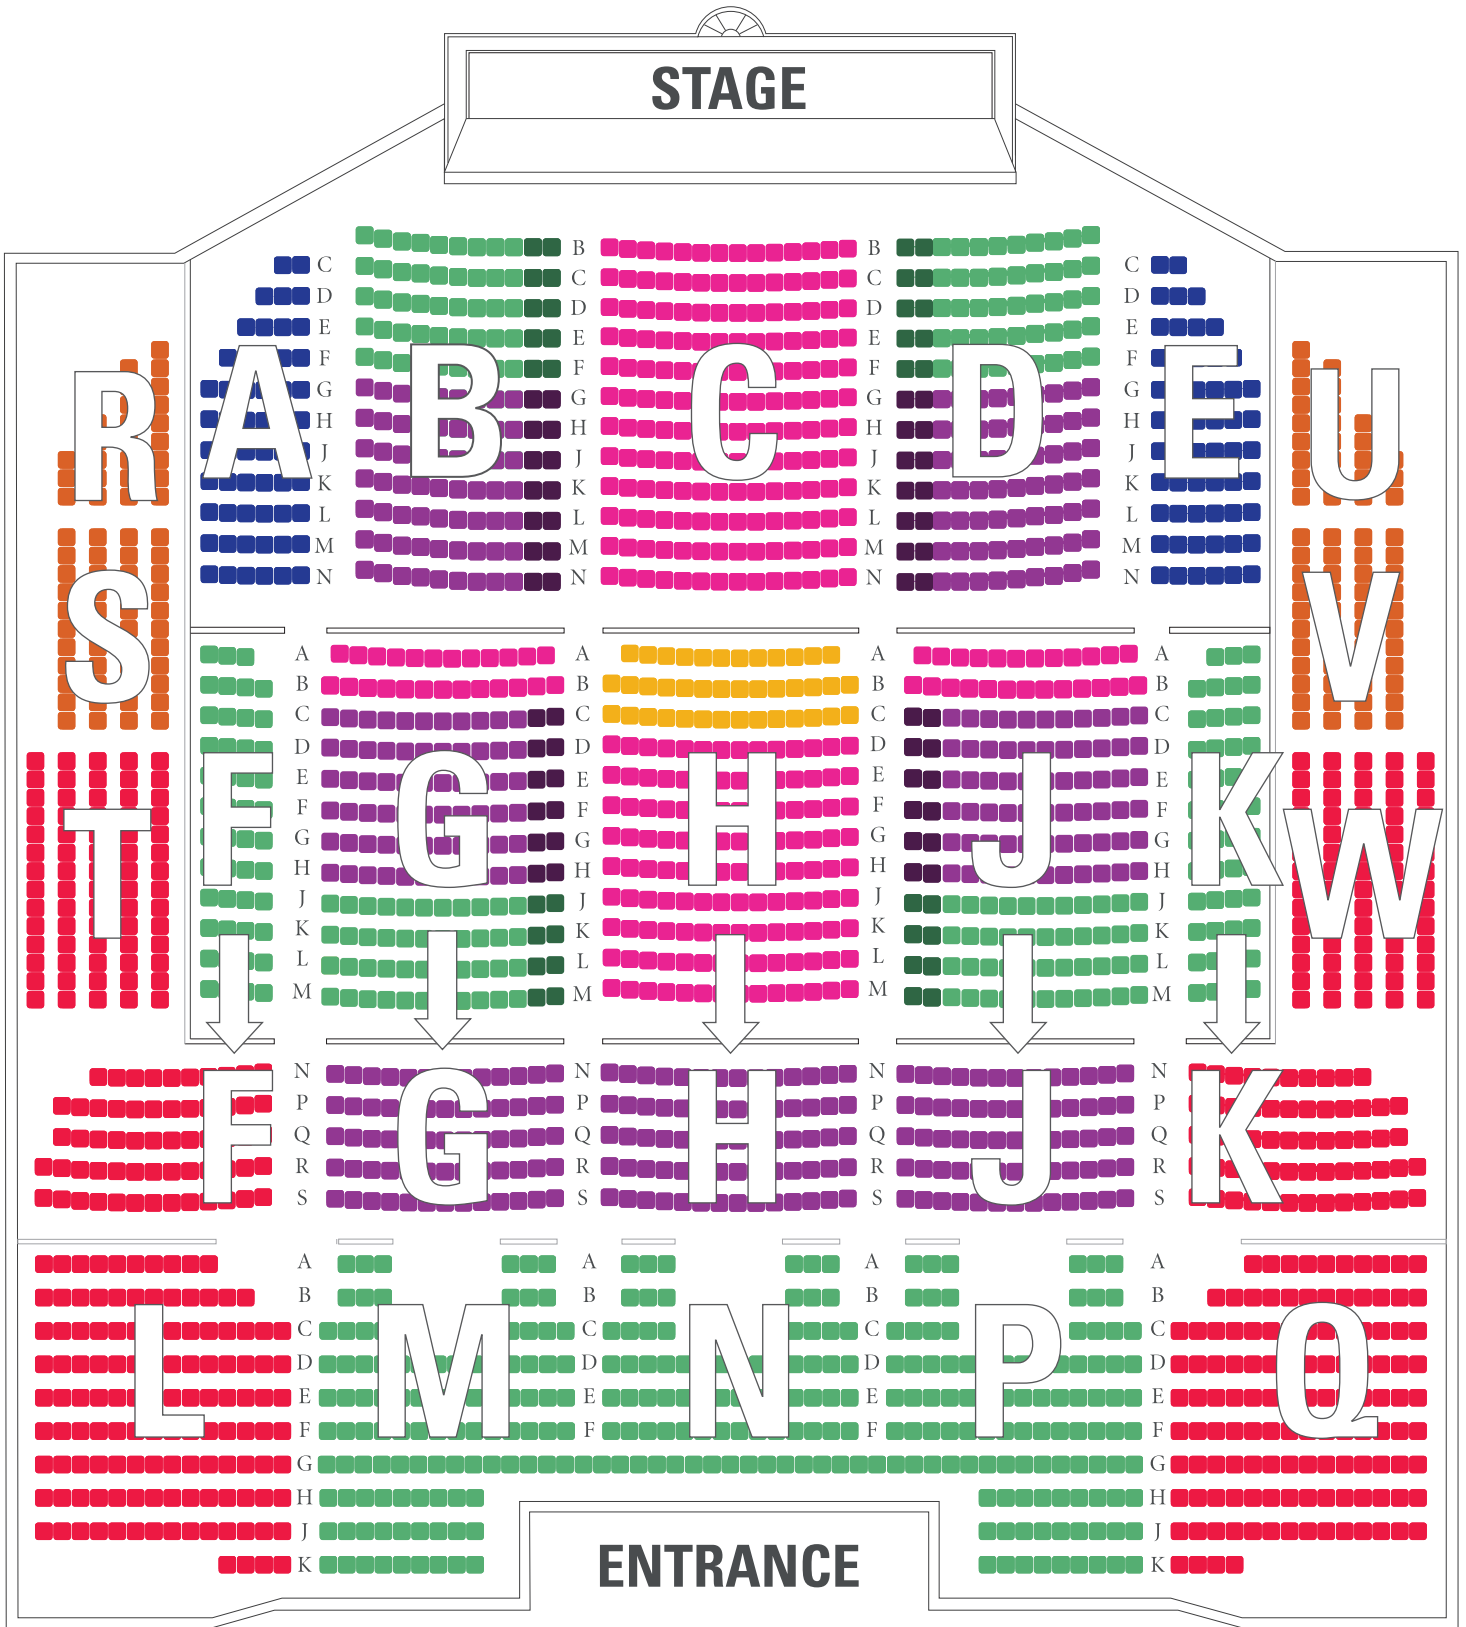

NUTCRACKER - RALEIGH MEMORIAL AUDITORIUM

- GOLDEN CIRCLE
- ZONE 2
- ZONE 3
- ZONE 4
- ZONE 1
- ZONE 2 AISLE
- ZONE 3 AISLE
- ZONE 5